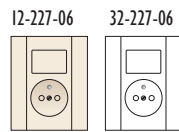

Volledig apparaat

												
		Volledig apparaat	Sokkel met klauwen	Afwerking crème	Afwerking wit	Afwerking zwart	Afwerking titanium white	Afwerking graphite	Afwerking bronz	Afwerking sterling	Afwerking cobalt	Afwerking sepia
<b>SCHAKELAARS</b>												
Enkelpolig			07-011	12-611-05	32-611-05	02-611-05	44-110-05	45-110-05	46-110-05	47-110-05	48-110-05	49-110-05
crème	12-611											
wit	32-611											
Tweepolig			07-012	12-611-05	32-611-05	02-611-05	44-110-05	45-110-05	46-110-05	47-110-05	48-110-05	49-110-05
crème	12-612											
wit	32-612											
Tweepolig 16A 250V~			07-013	12-611-05	32-611-05	02-611-05	44-110-05	45-110-05	46-110-05	47-110-05	48-110-05	49-110-05
crème	12-613											
wit	32-613											
Wissel			07-016	12-611-05	32-611-05	02-611-05	44-110-05	45-110-05	46-110-05	47-110-05	48-110-05	49-110-05
crème	12-616											
wit	32-616											
Kruis			07-017	12-611-05	32-611-05	02-611-05	44-110-05	45-110-05	46-110-05	47-110-05	48-110-05	49-110-05
crème	12-617											
wit	32-617											
Tweepolig wissel			07-022	12-611-05	32-611-05	02-611-05	44-110-05	45-110-05	46-110-05	47-110-05	48-110-05	49-110-05
crème	12-622											
wit	32-622											